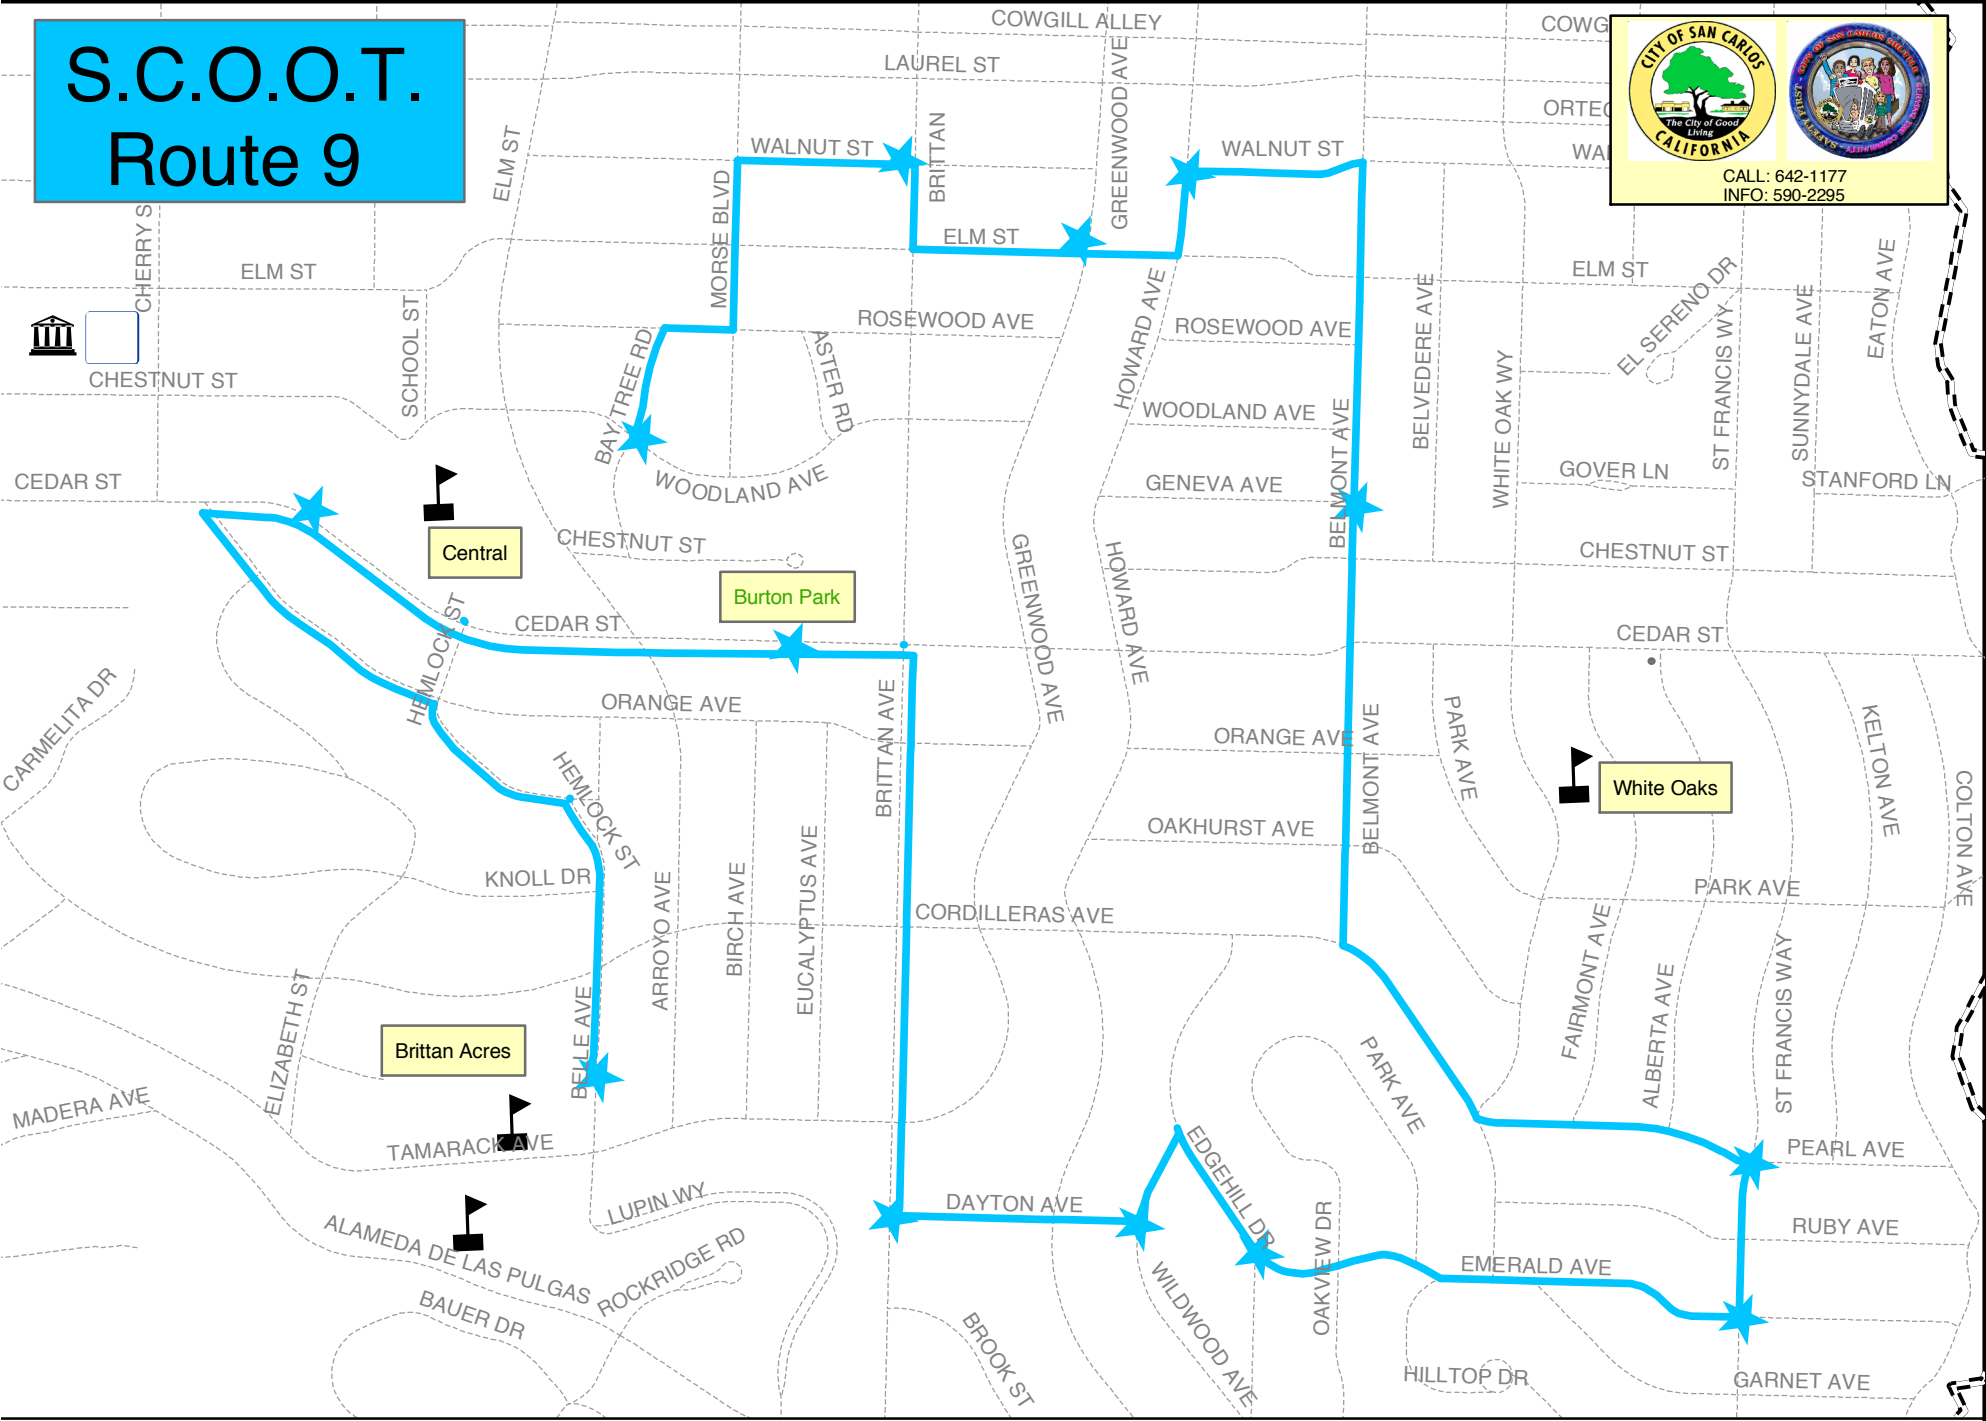

S.C.O.O.T. Route 9

CALL: 642-1177
INFO: 590-2295

-  Bus Route
-  Bus Stop
-  Train Station
-  Library
-  City Hall
-  School