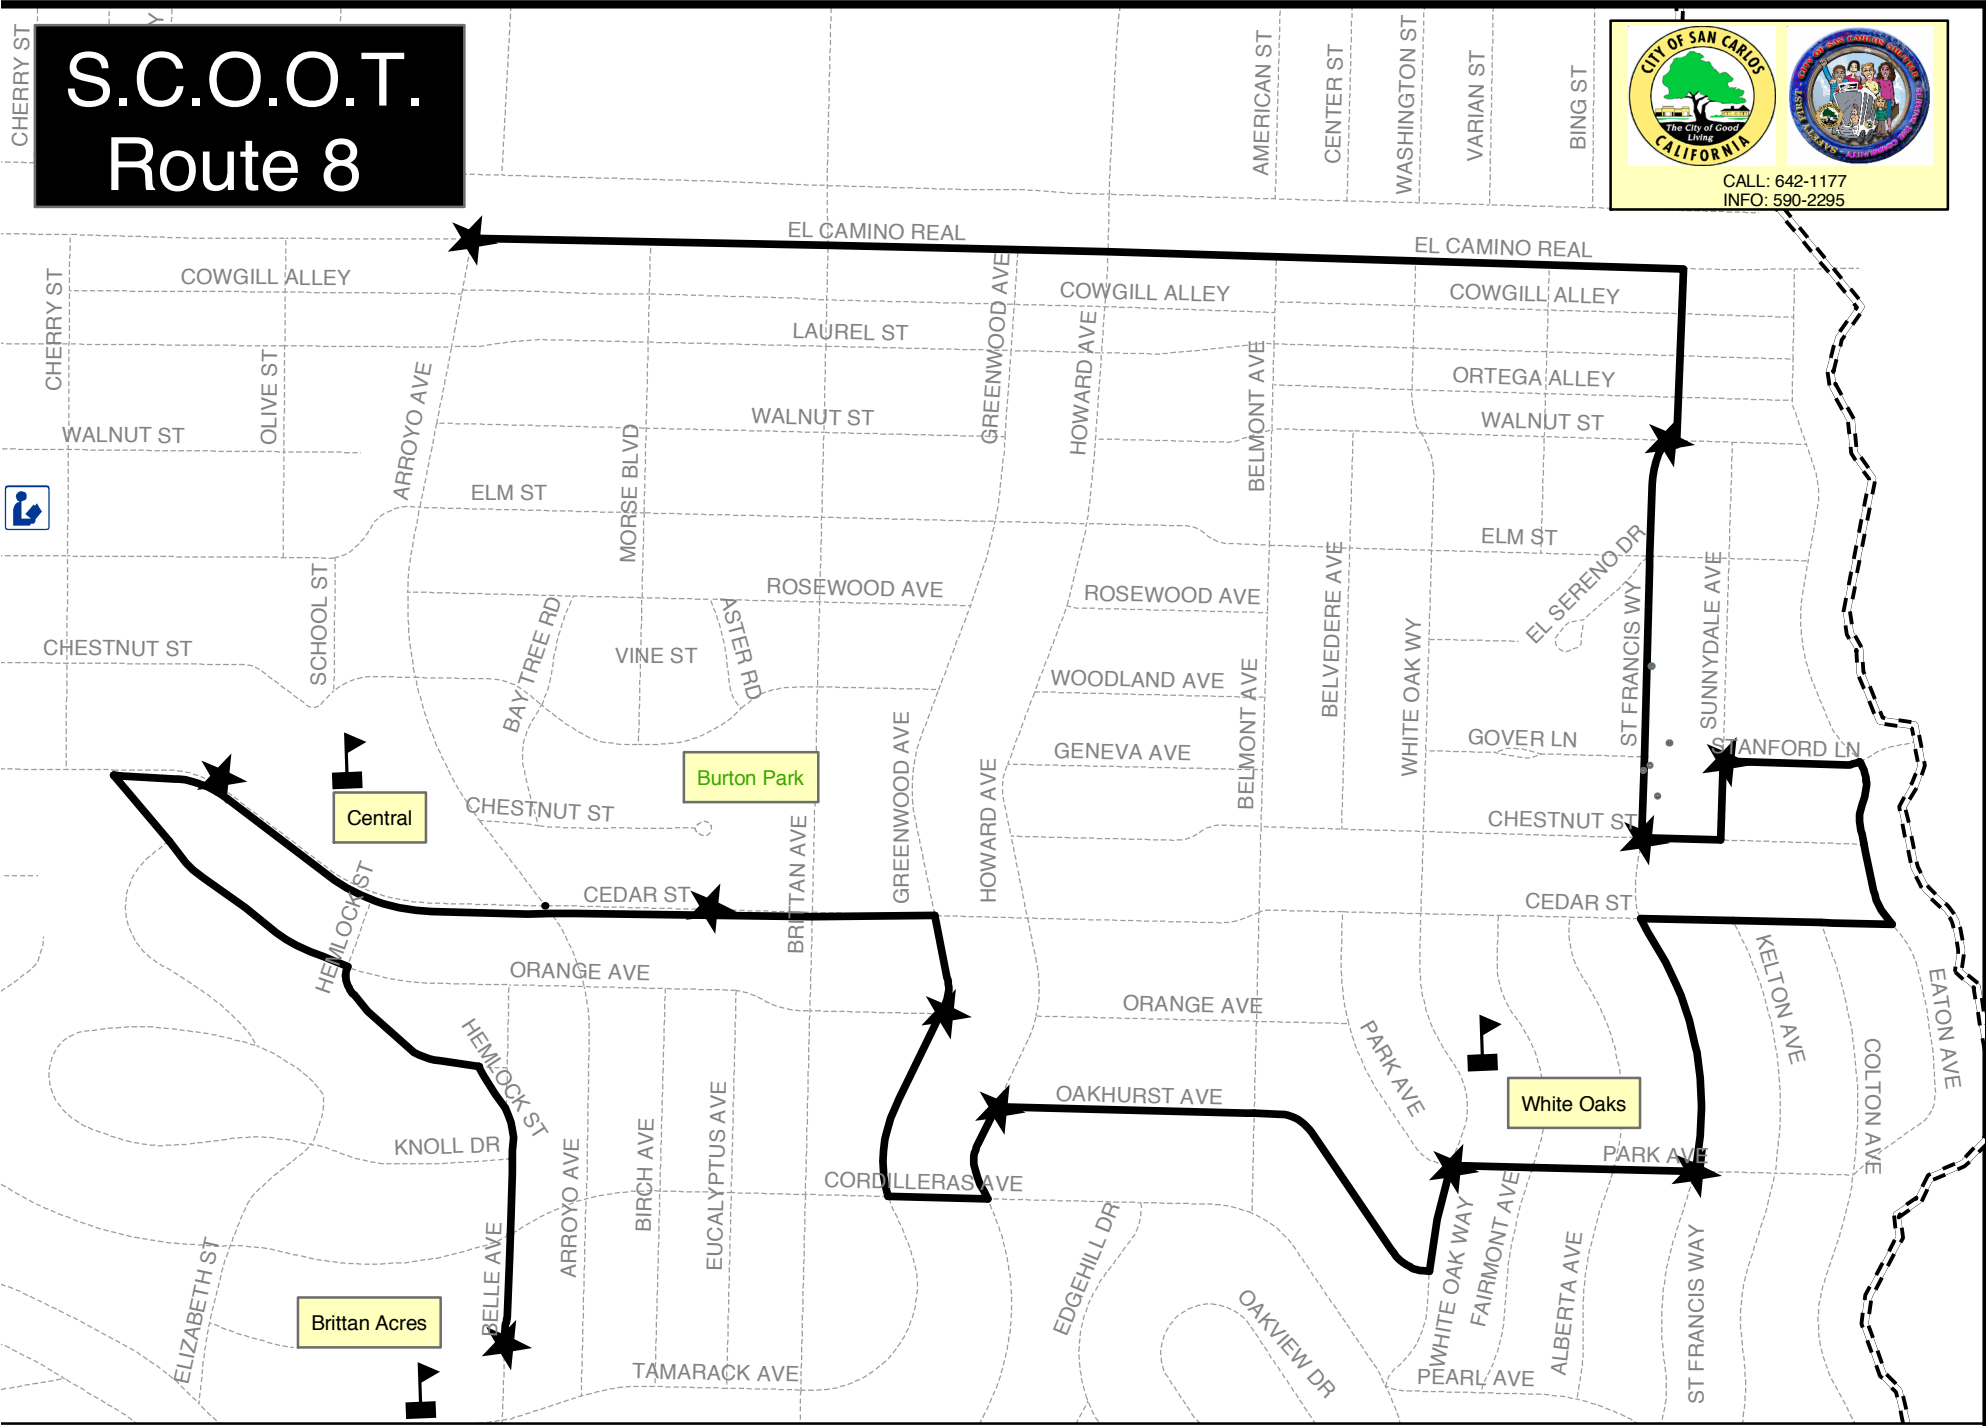

# S.C.O.O.T. Route 8

CALL: 642-1177  
INFO: 590-2295

-  Bus Route
-  Bus Stop
-  Library
-  School
-  Train Station
-  City Hall