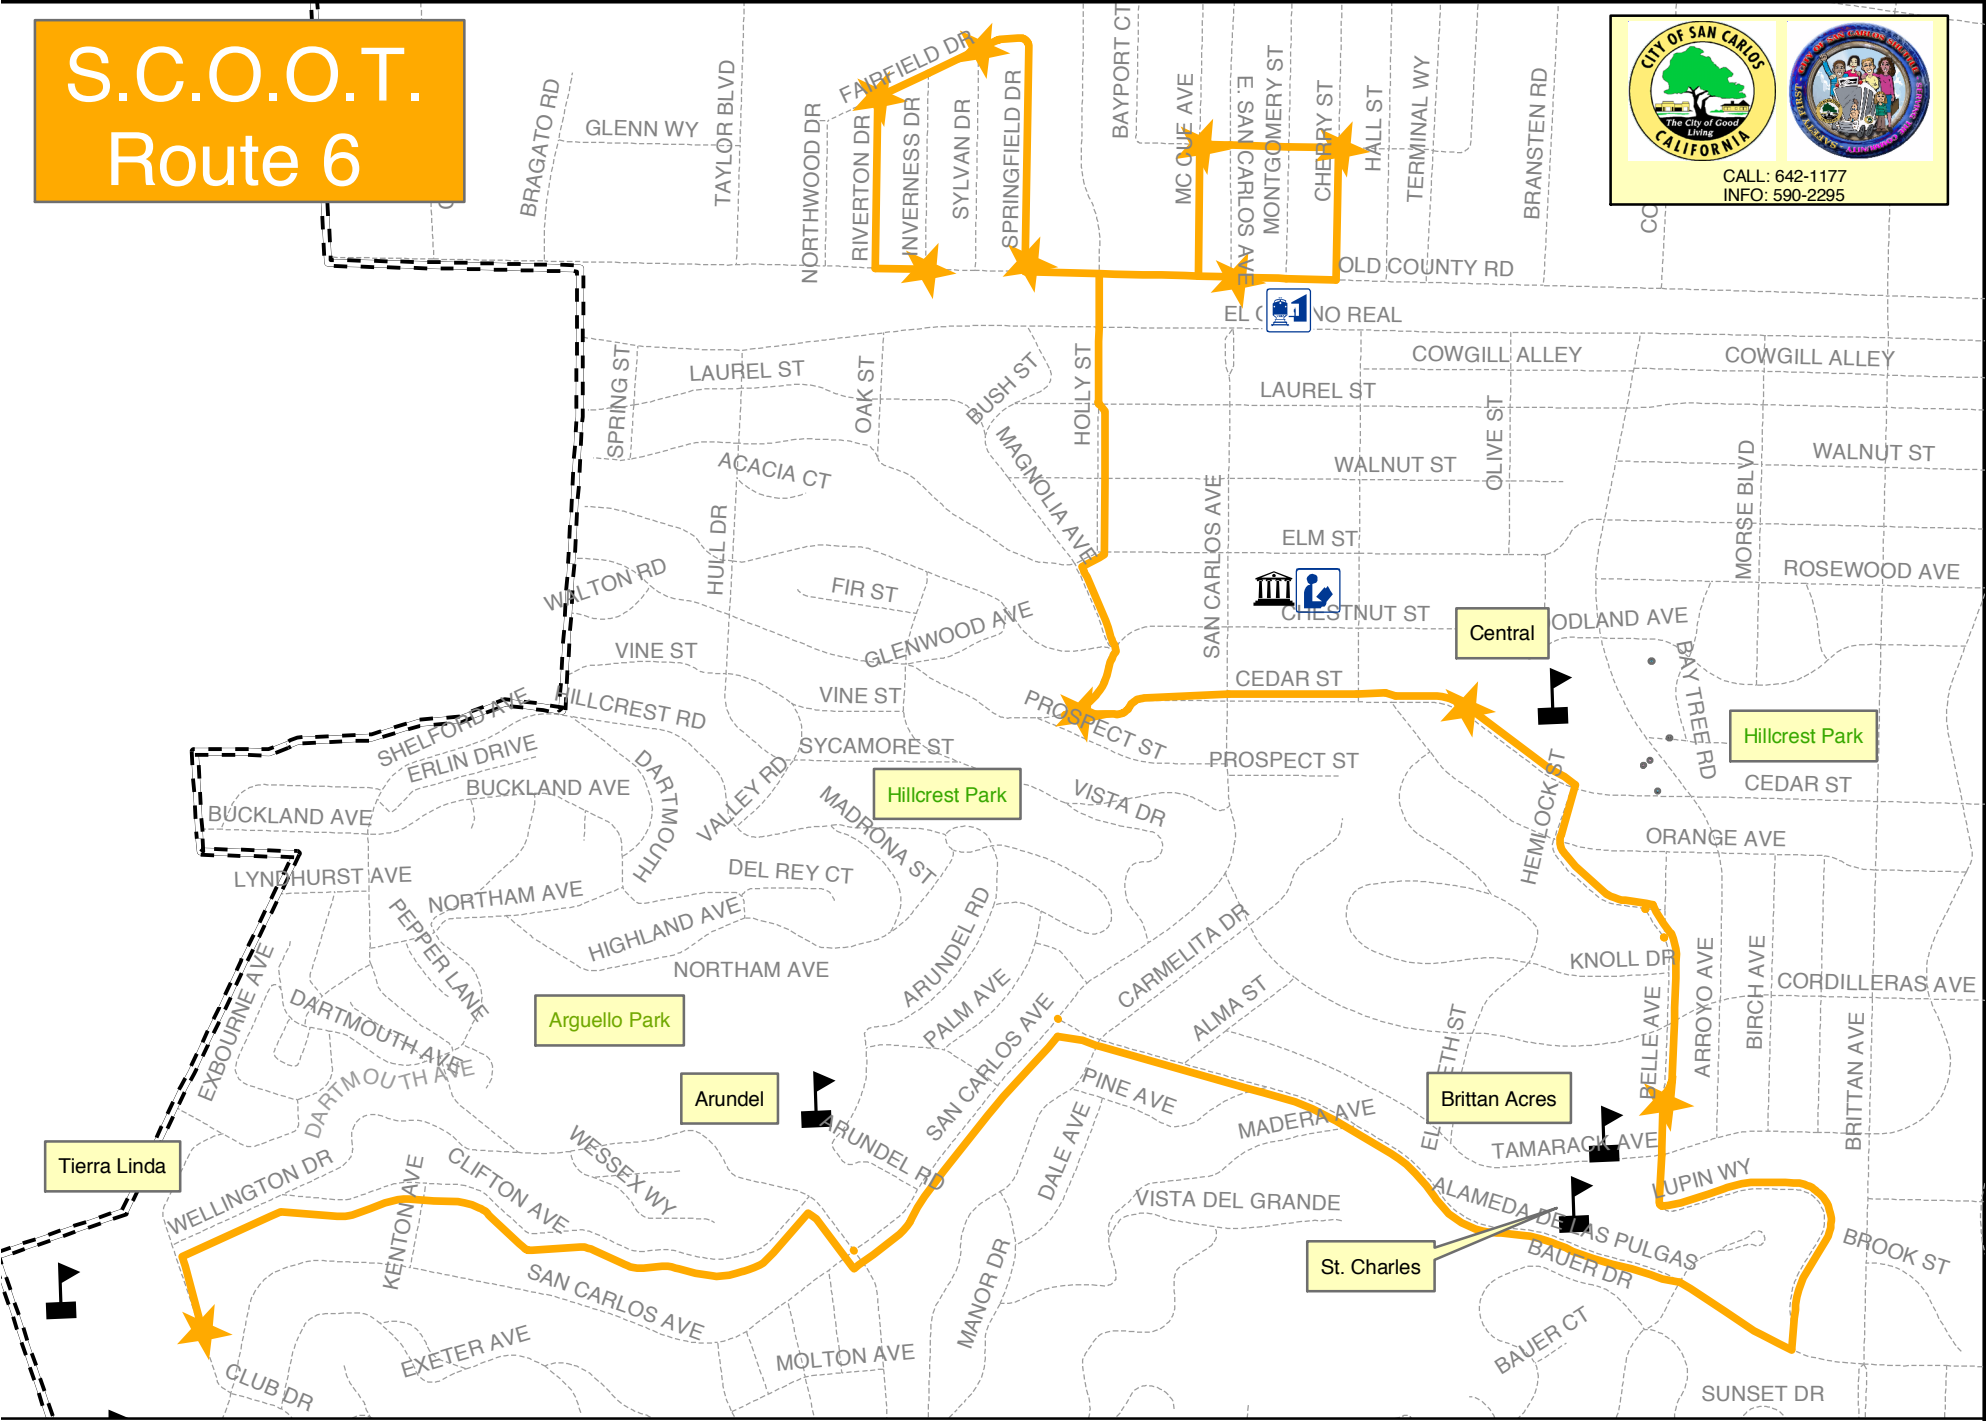

S.C.O.O.T. Route 6

CALL: 642-1177
INFO: 590-2295

-  Bus Route
-  Bus Stop
-  Train Station
-  Library
-  City Hall
-  School