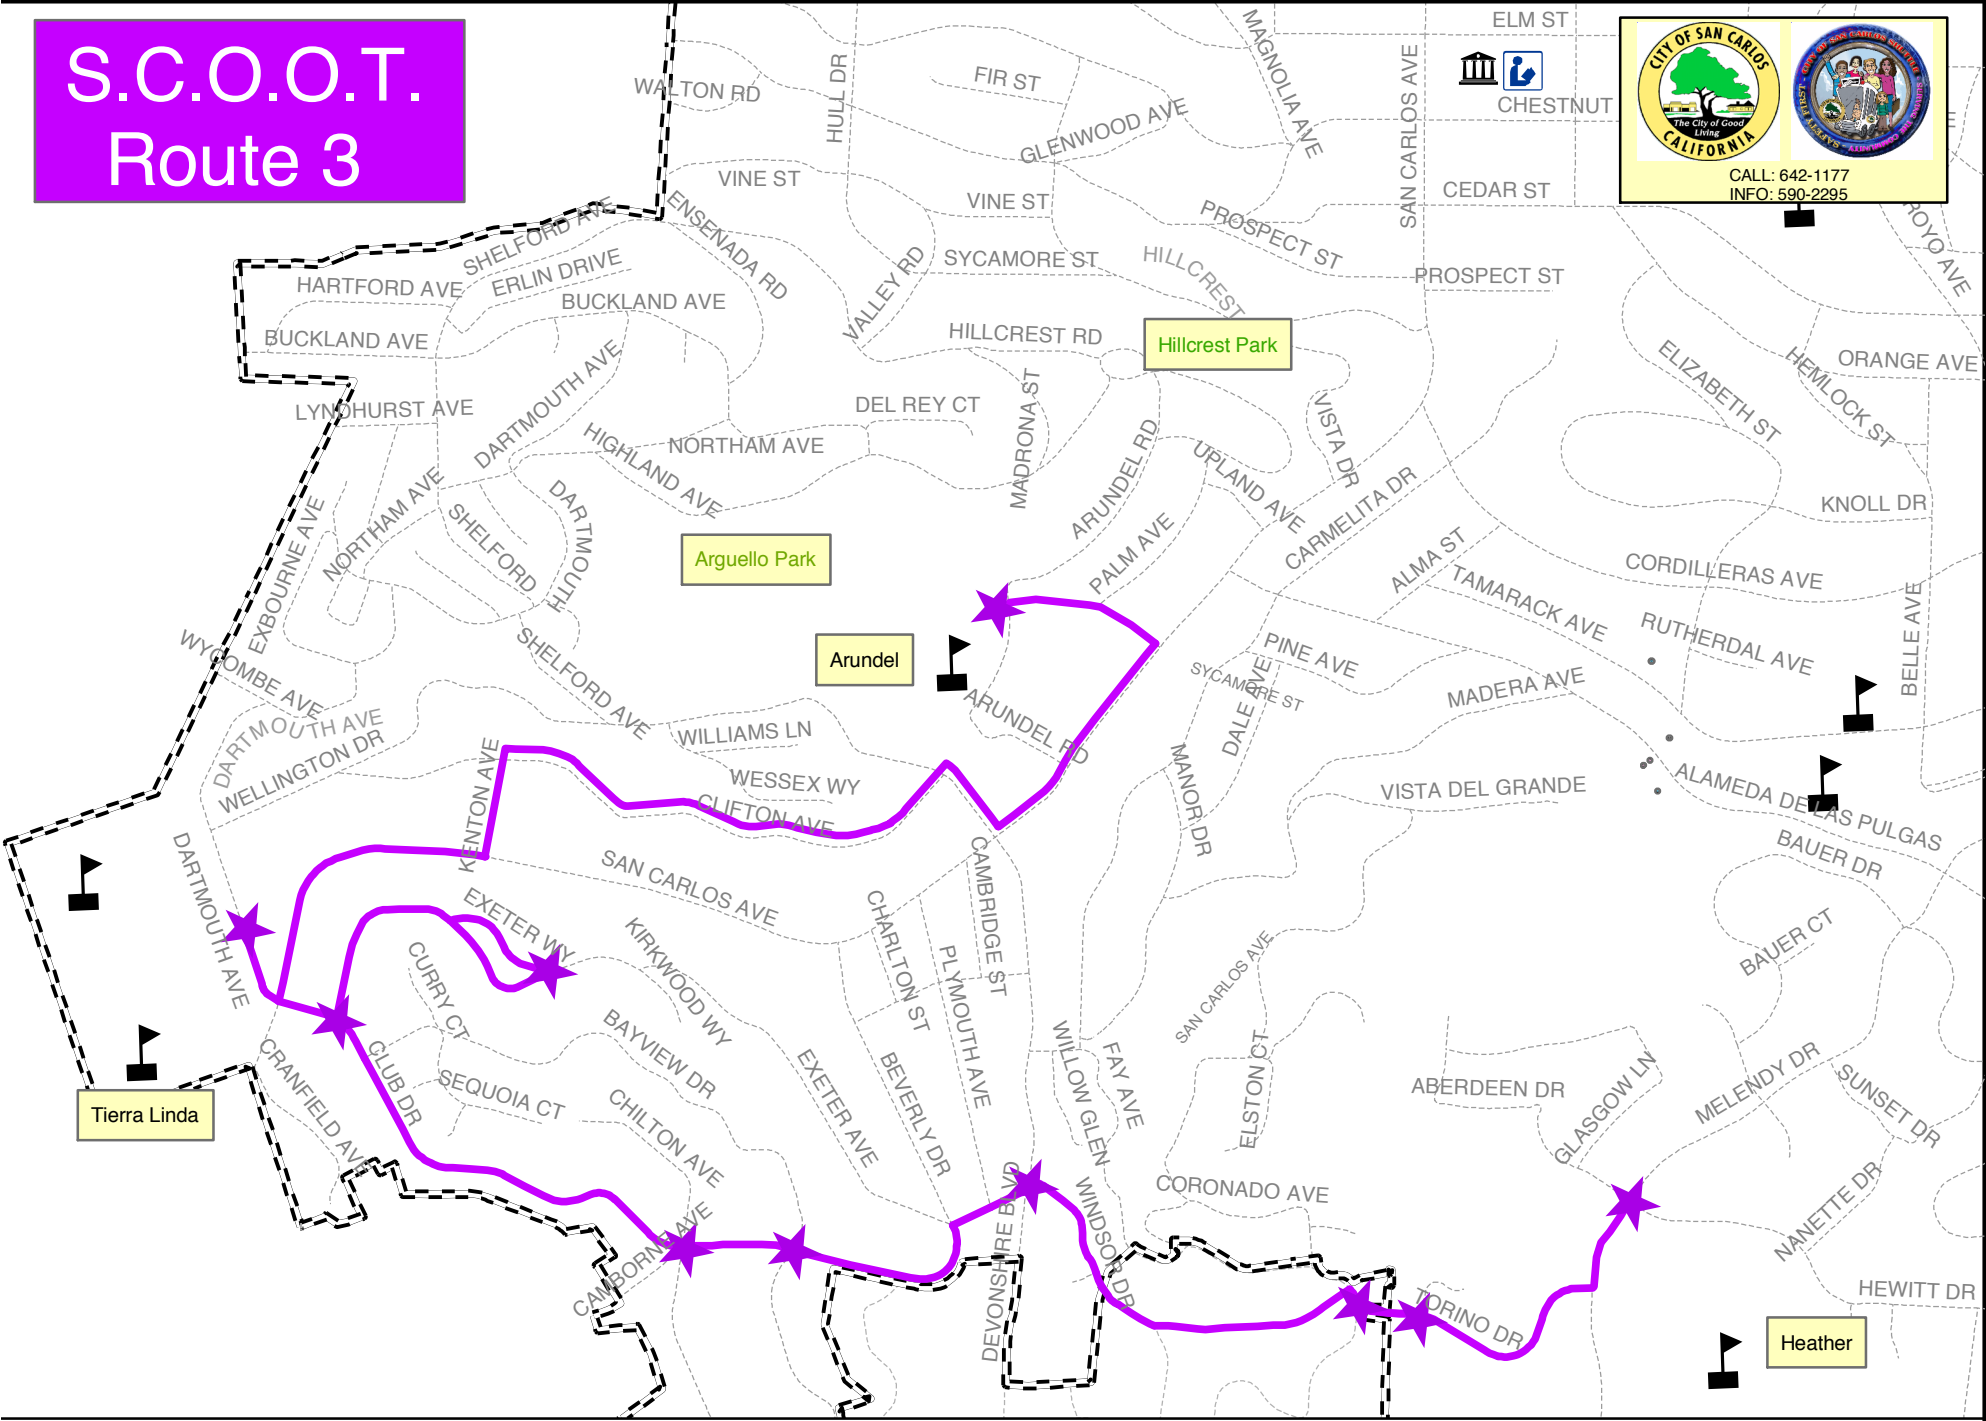

S.C.O.O.T. Route 3

CALL: 642-1177
 INFO: 590-2295

-  Bus Route
-  Bus Stop
-  Train Station
-  Library
-  City Hall
-  School