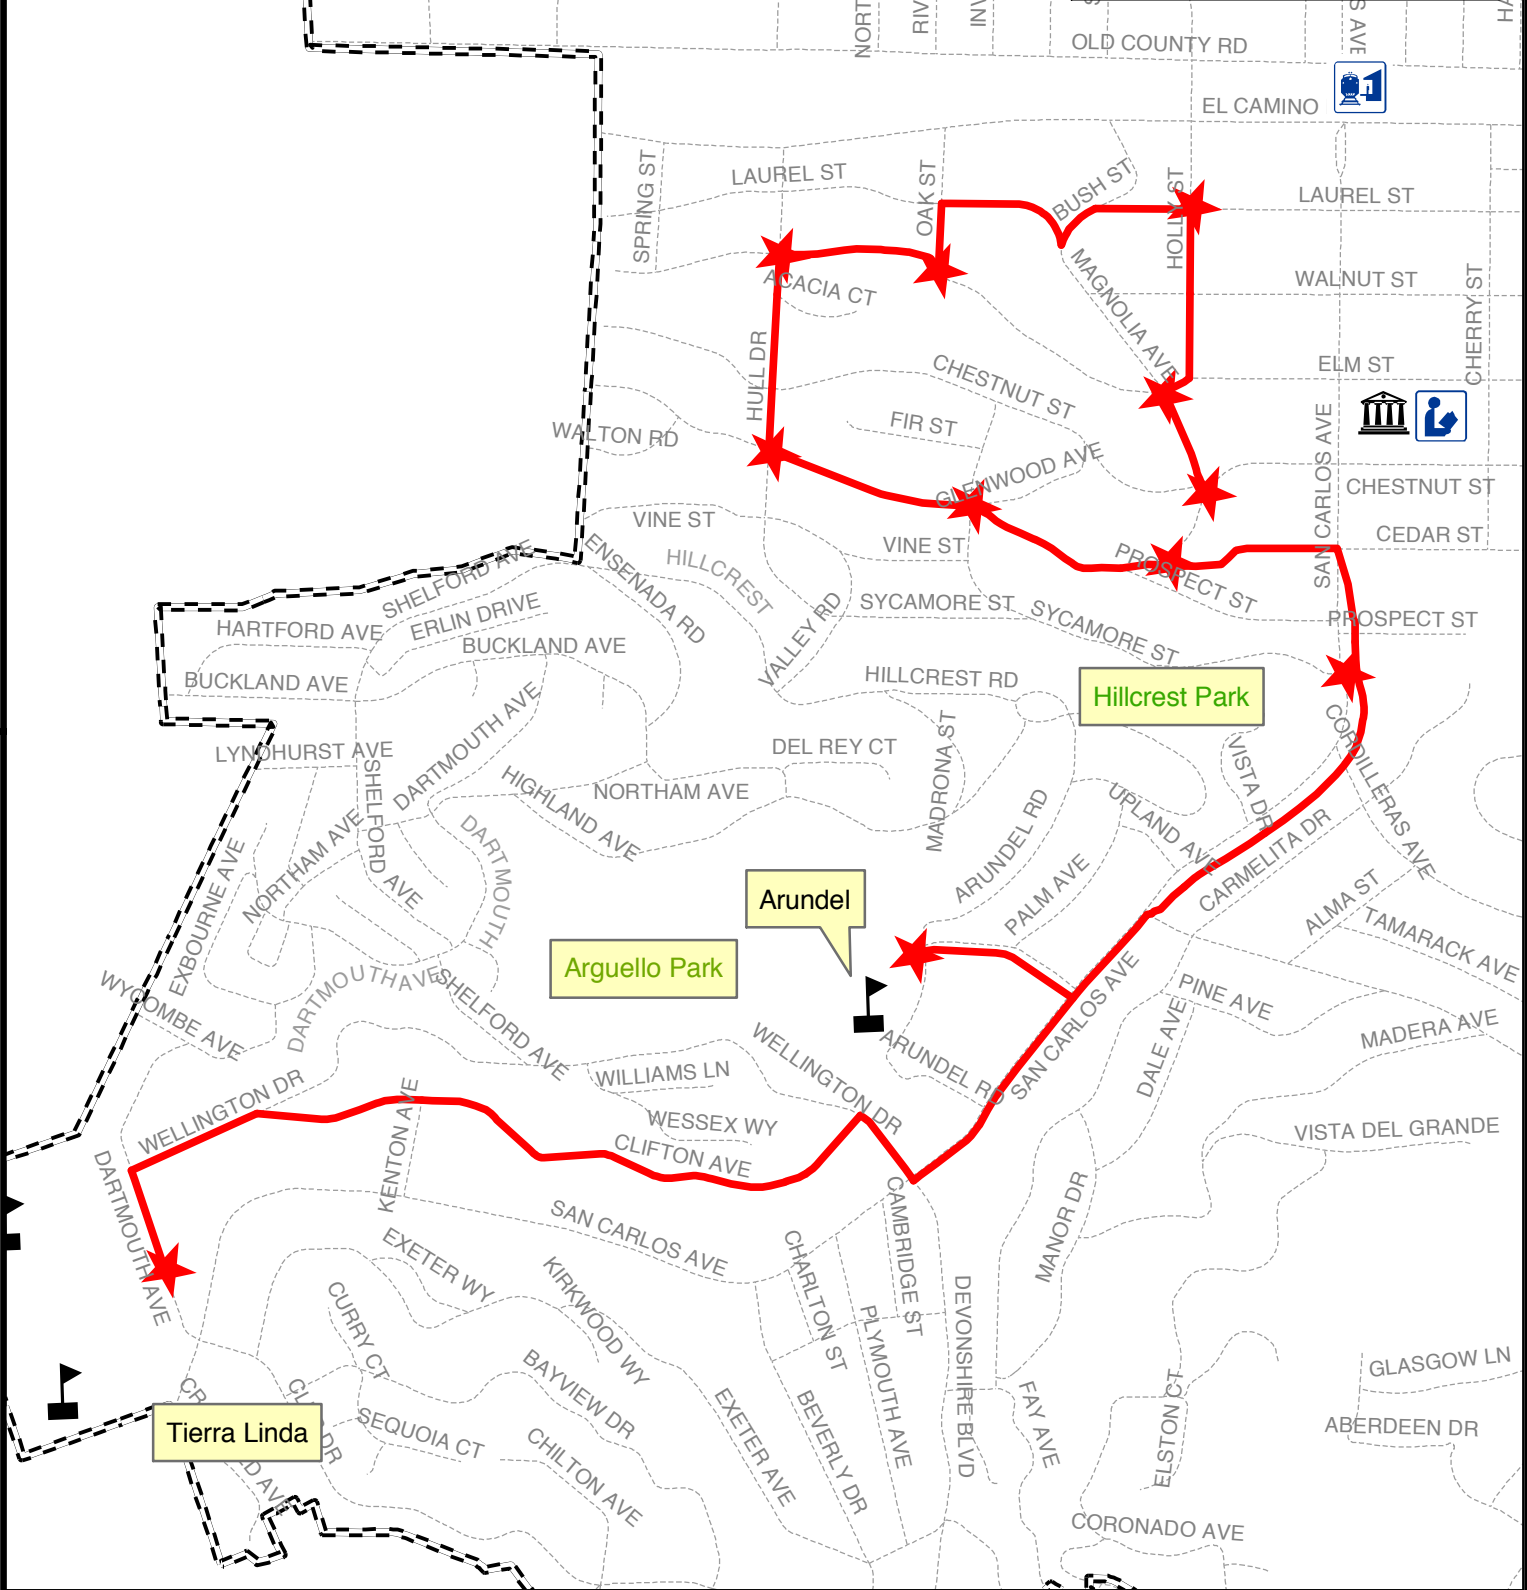

# S.C.O.O.T. Route 1

CALL: 642-1177  
INFO: 590-2295

-  Bus Route
-  Bus Stop
-  Train Station
-  Library
-  City Hall
-  School